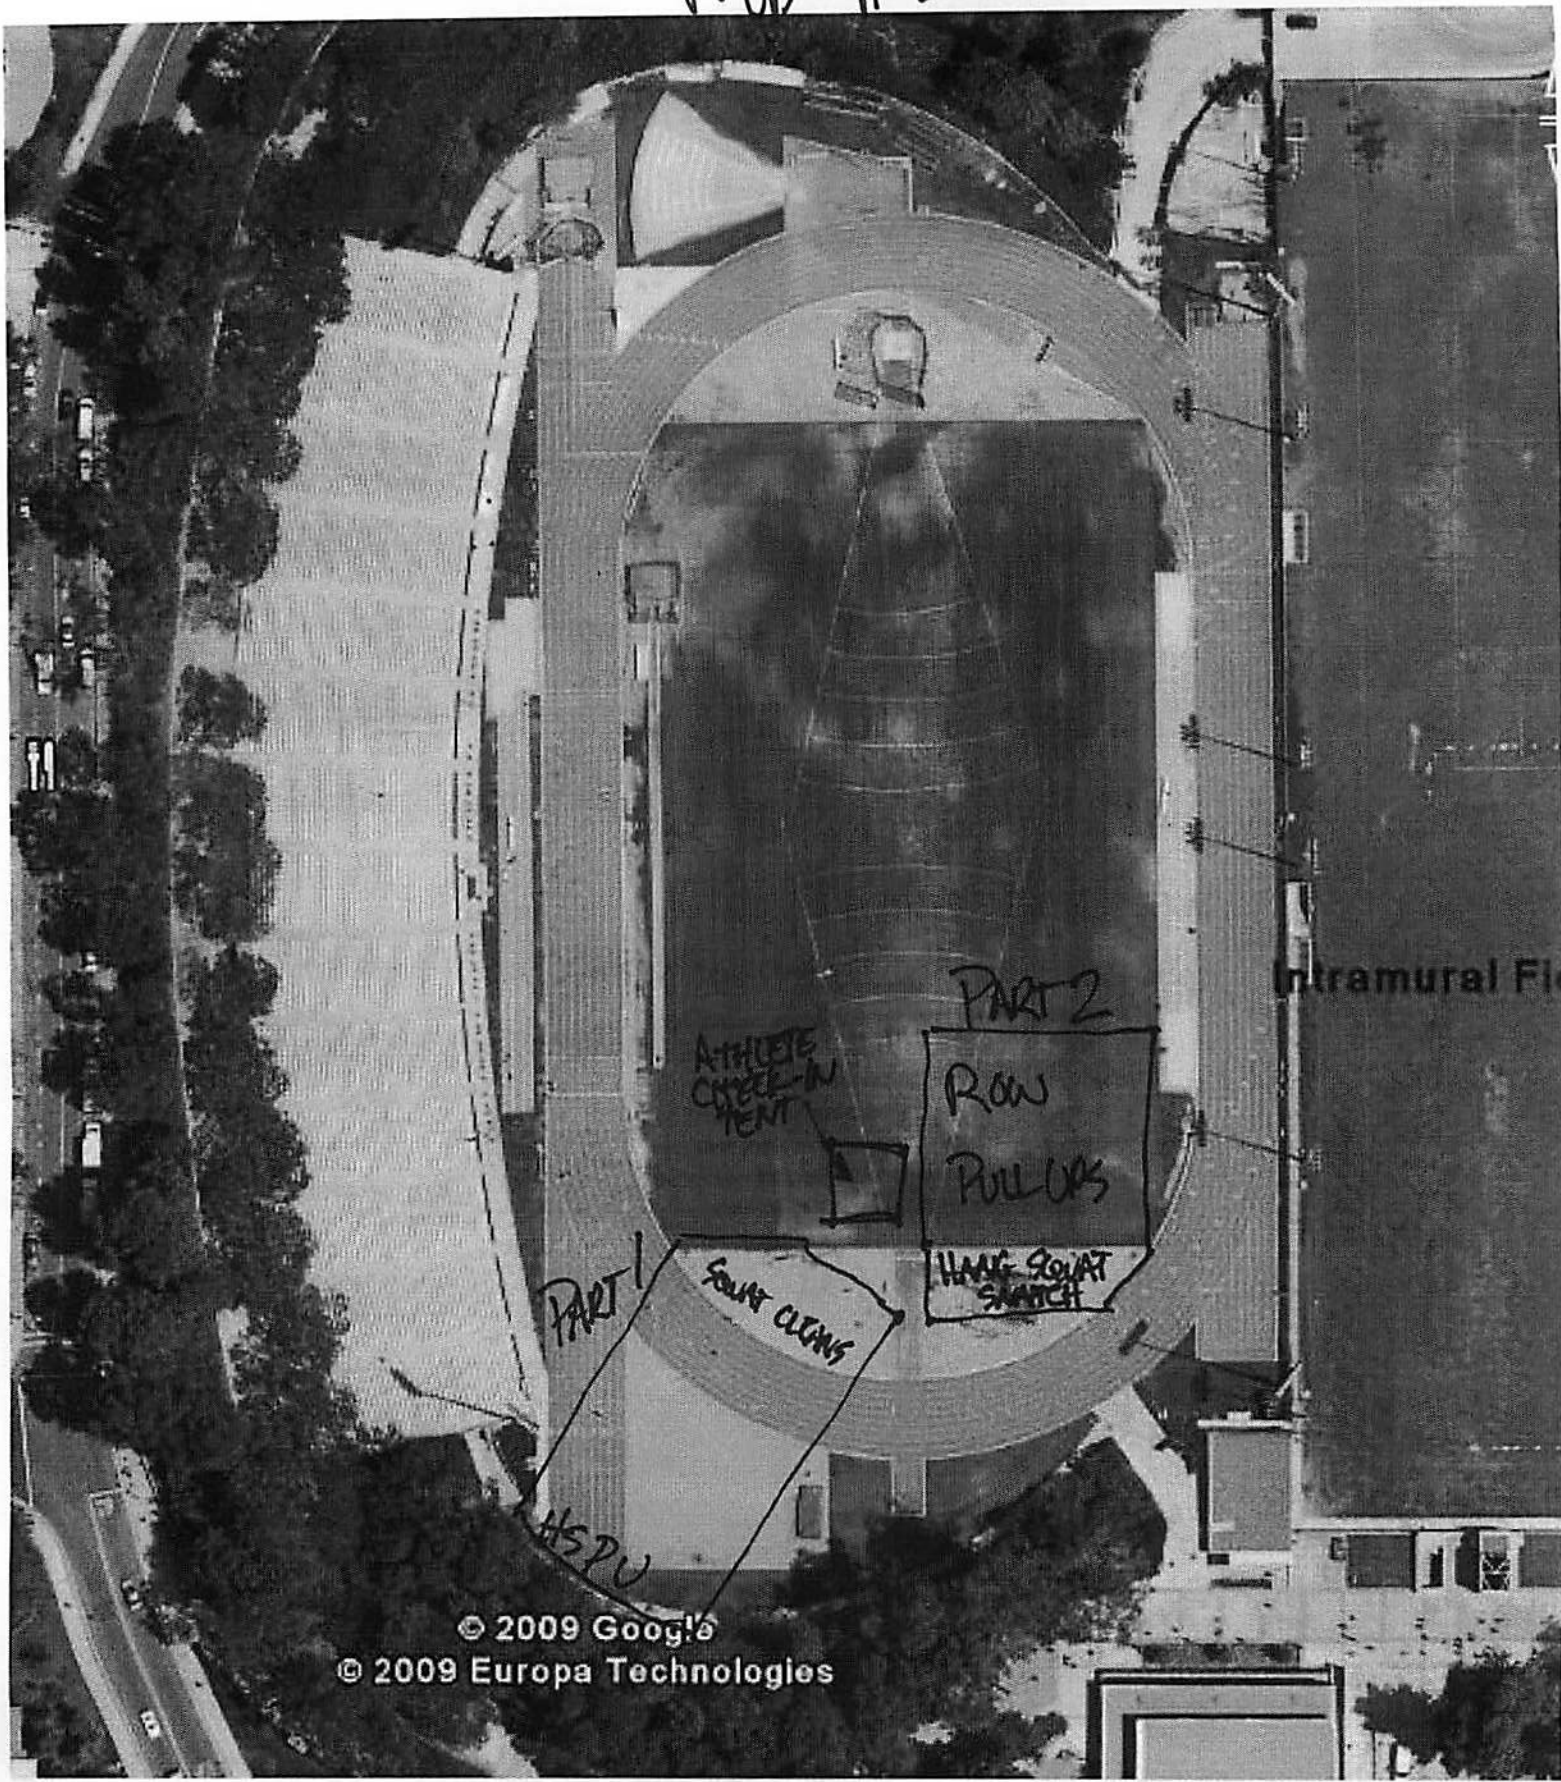

Wood #2

Intramural Fi

ATHLETE
CHECK-IN
TENT

PART 2

ROW
PULL UPS

HANG SQUAT
SWATCH

PART 1

SQUAT CLINGS

HSPU